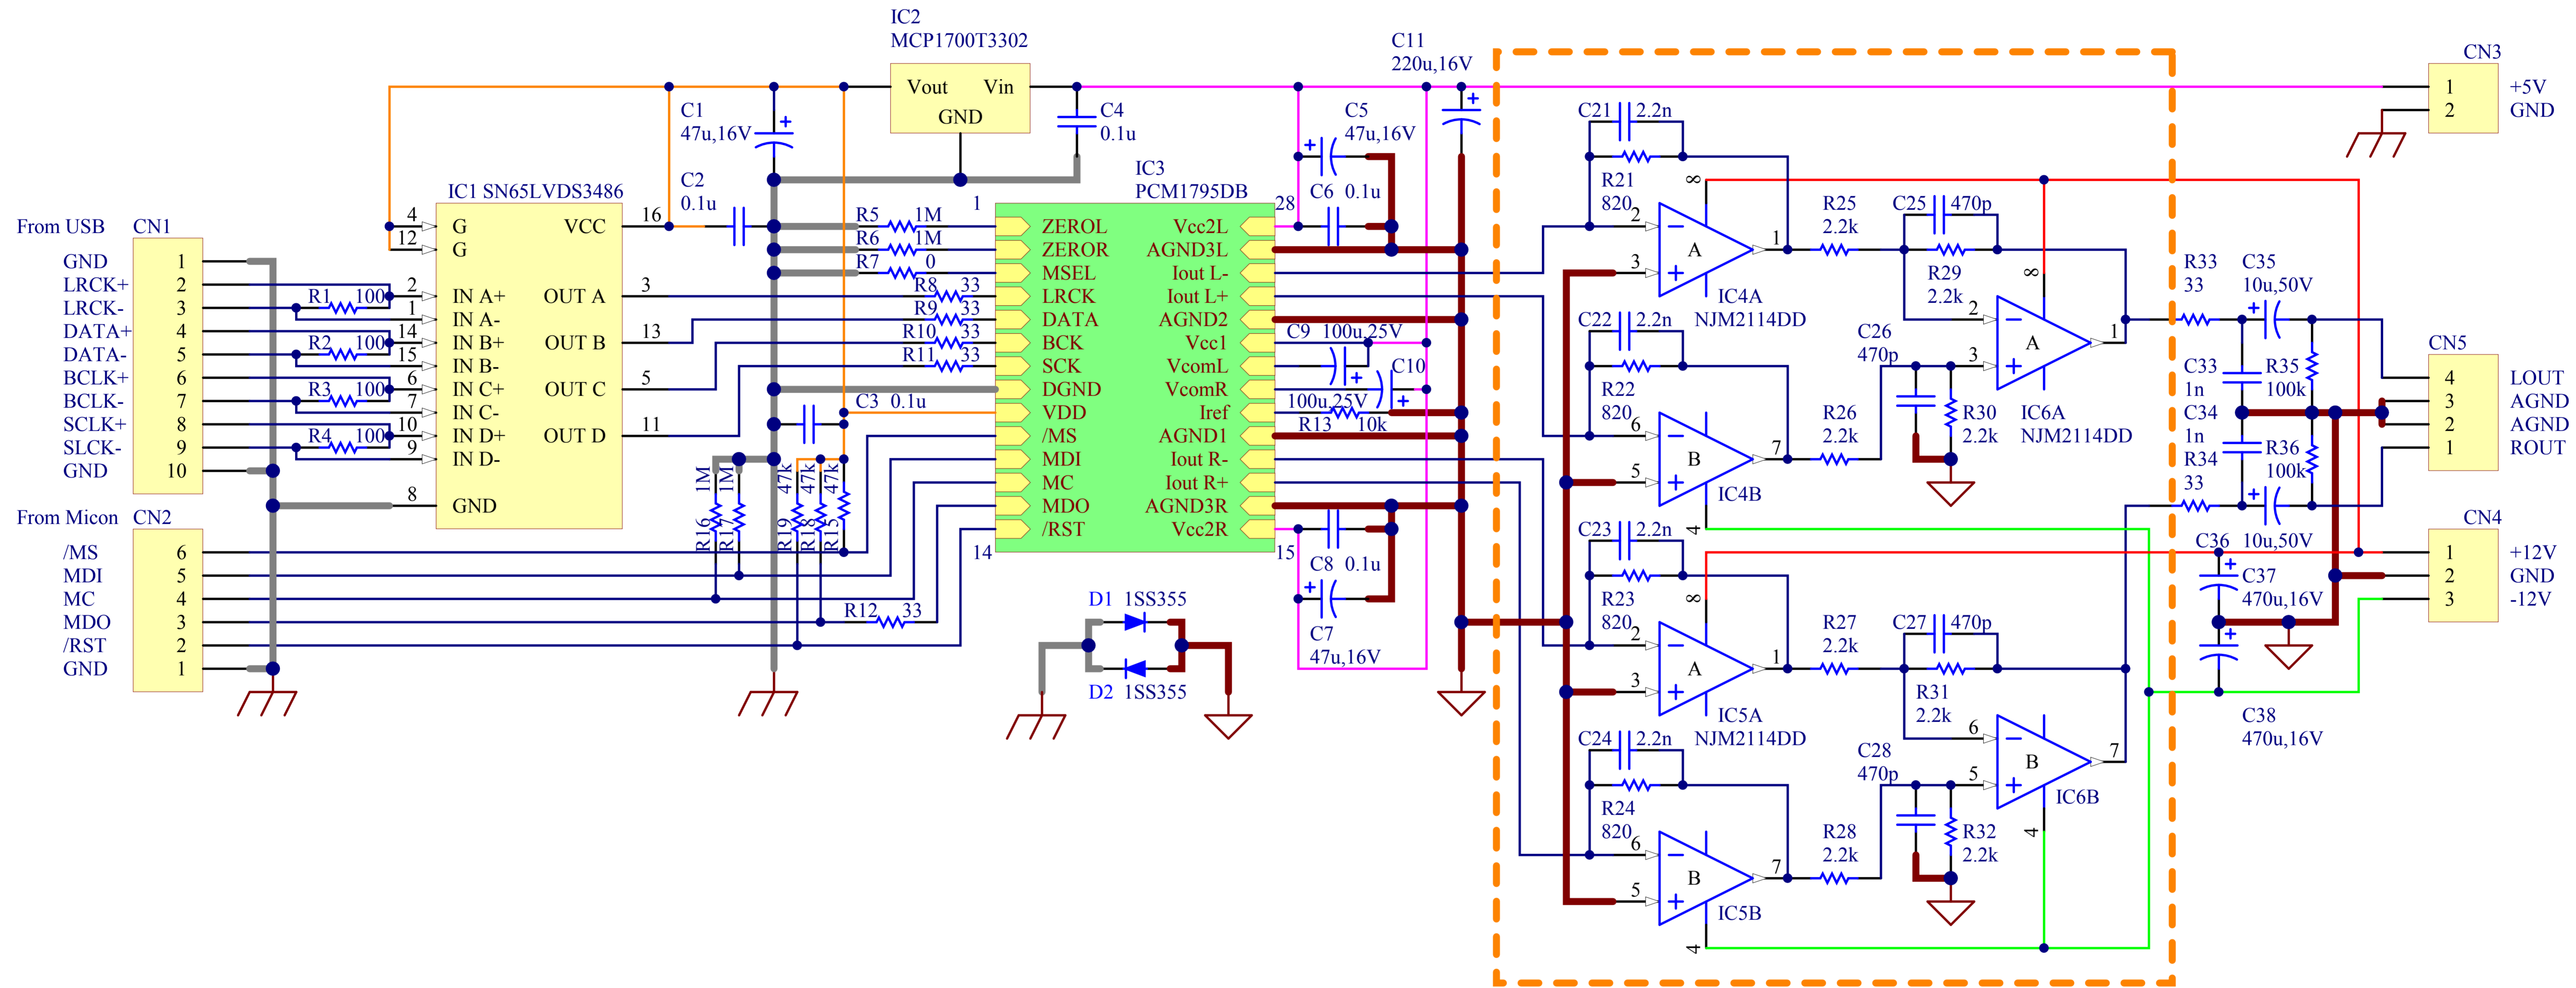

# LV-1.0 DAC

Title			<b>LV-1.0 DAC</b>		
Size	Number		Revision		
A4			4.0		
Date:	2011/12/31		Sheet of		
File:	D:\LV\LV-1 DAC_Rev4_0.SchDoc		Drawn By:		